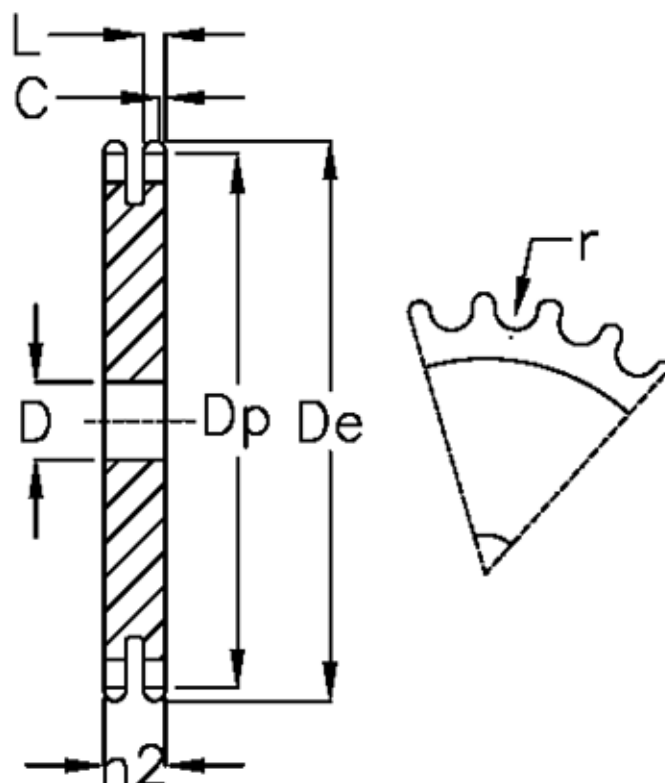

Article number: 616022007090

Description: Plate wheel 12 B-2 Z=90 duplex

Measures

C = 2

D = 30

De = 554.8

Dp = 545.86

For chain size = 3/4 x 7/16

For chain type = 12 B-2

h2 = 30.3

L = 10.8

Number of teeth = 90

r = 12.07